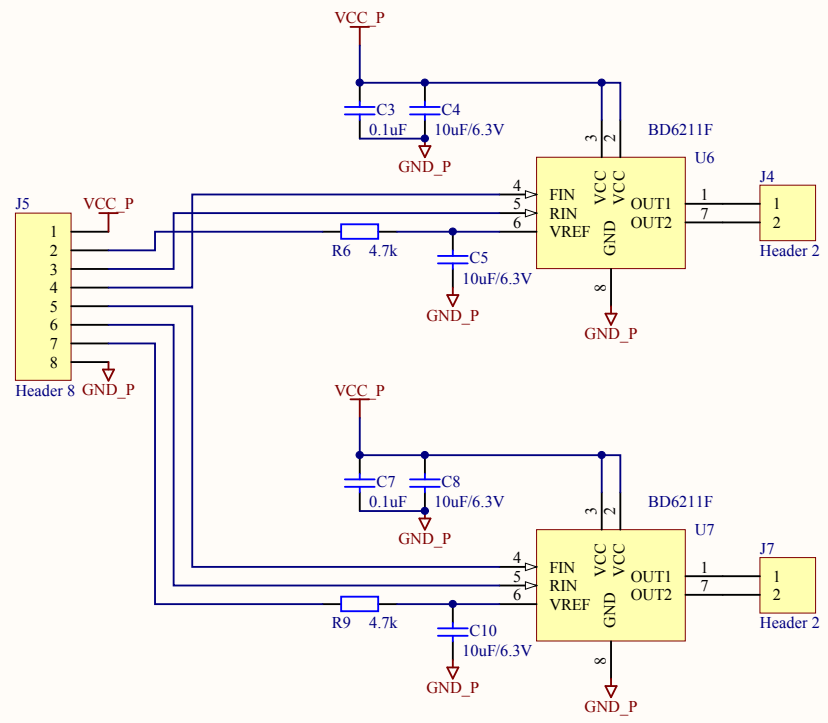

Title		
Size	Number	Revision
A4		
Date:	2012/07/30	Sheet of
File:	C:\Users\...\MicroRobot.SchDoc	Drawn By:

Title		
Size	Number	Revision
A4		
Date:	2012/07/30	Sheet of
File:	C:\Users\...MicroRobot MS.SchDoc	Drawn By: